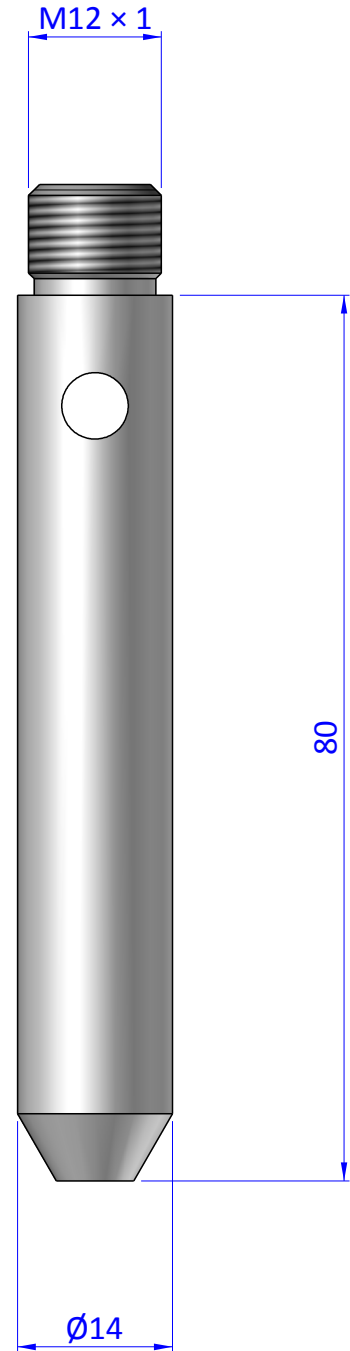

THE PROPERTY OF THE DRAWING IS ESTABLISHED BY LAW. IT IS FORBIDDEN TO PRODUCE OR SHOW IT TO THIRD PART. WITHOUT A WRITTEN AGREEMENT.

Item	Name	Q.ty
1	ZTB.14.80	1

Format A4  
UNI 936-76

GENERAL TOLERANCE  
UNI - ISO 2768  
CLASSE f

DESCRIPTION  
CA.ZTB.1480

DESIGNED FROM FPSERVICES	REVIEW A
DATE 01/02/2019	WEIGHT 0,018kg
CODE CA.ZTB.1480	